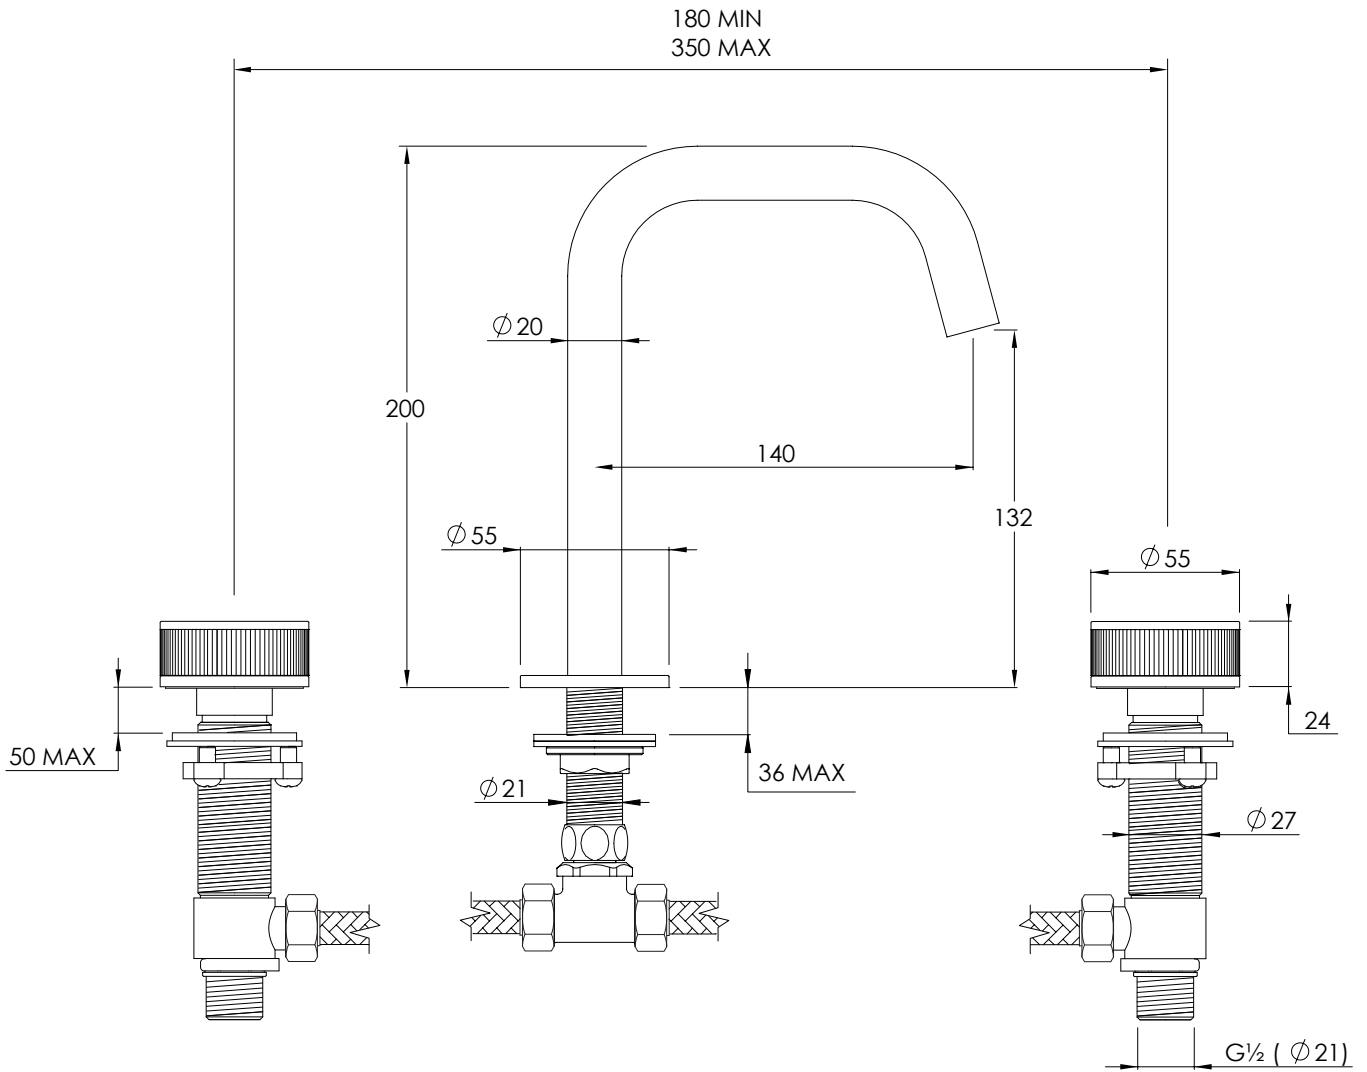

COALBROOK

DC 1005

DECK MOUNTED 3 HOLE BASIN
MIXER WITH ANGLED SPOUT

DATE: 03/09/19

REVISION: A

DIMENSIONS IN MILLIMETRES

WHILST EVERY EFFORT IS MADE TO ENSURE THE ACCURACY OF THESE DATA SHEETS THEY ARE SUBJECT TO CHANGE WITHOUT NOTICE AS PART OF THE COMPANY'S PRODUCT DEVELOPMENT PROCESS